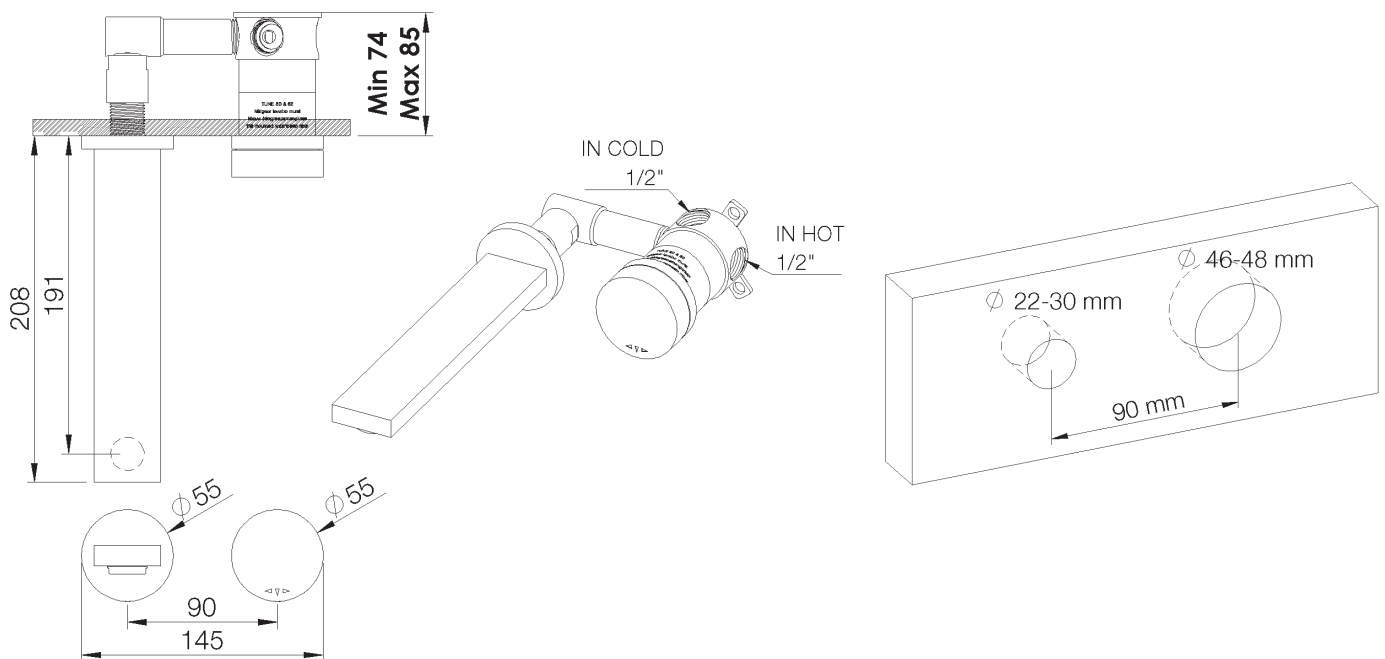

PRODUCT TECHNICAL SHEET

Collection : **TUNE**

Ref. : **4696.11.52**

Mitigeur de lavabo mural à encastrer, 2 trous, flux cylindrique, bec 200mm

Inbouw 2-gats ééngreepsmengkraan voor wandmontage, cilindrische waterstraal, uitloop 200mm

Concealed wall-mounted 2-hole single-lever washbasin mixer, cylindrical flow, spout 200mm

Picture

Product details

Flow at 3 bar : 5 l/min

Internal mechanism : Mixer ceramic cartridge (90°)

Technical drawing